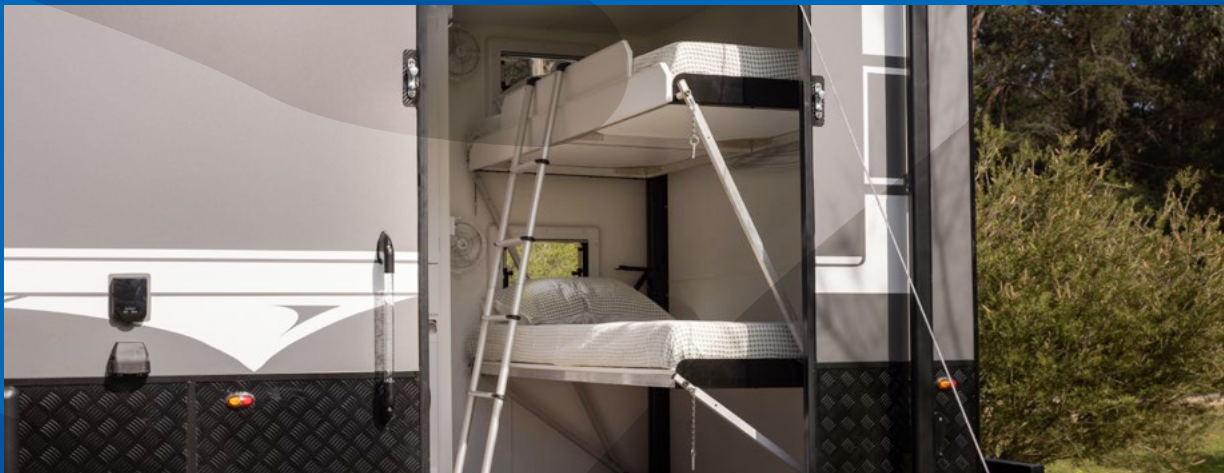

Dealerships

VICTORIA

Australian Caravan Centre
Cnr Hume Hwy & Grasslands Ave,
Craigieburn VIC 3064
03 8339 9100

NEW SOUTH WALES

Australian Caravan Centre
1 Whealan Close, Heatherbrae,
Newcastle NSW 2324
02 4988 7300

Australian Caravan Centre
14-18 Chinderah Bay Drive,
Chinderah NSW 2487
02 4988 7350

QUEENSLAND

Australian Caravan Centre
2 Junction Rd,
Burleigh QLD 4220
07 5507 6500

Australian Caravan Centre
25 - 27 Blacksmith Court,
Childers QLD 4660
07 4179 0112

SOUTH AUSTRALIA

Adelaide RV
674 Port Wakefield Road,
Green Fields SA 5107
08 8281 8889

WESTERN AUSTRALIA

George Day Caravans
1950 Albany Hwy,
Maddington WA 6109
08 9493 5557

NEW ZEALAND

Fortis Caravans NZ
10 Downing Street,
Takaro, Palmerston North 4412
022 695 2563

[SupremeCaravans.com.au](https://www.supremecaravans.com.au)

SEE ALL LAYOUTS